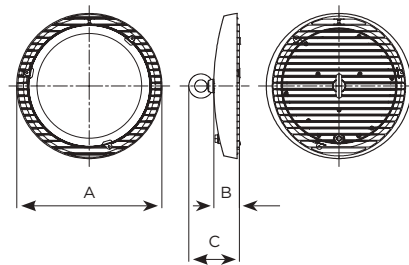

Power (W)	160W	200W
Lumens	20000lm	25000lm
CCT	5000K	5000K
Size	270mm	320mm
Quick code	HIGHBAY160W	HIGHBAY200W
Beam angle	Wide	Wide

Power (W)	A (mm)	B (mm)	C (mm)
160W	270	48	100
200W	320	51	102

Hook is included