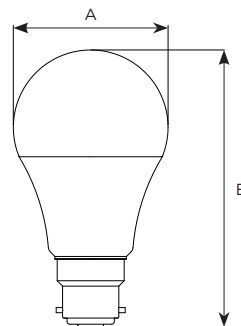

Colour & Material:

Colour: Frosted finish
Aluminium housing
Glass diffuser

Power (W)	9W	11W	13W
Lumens	900lm/950lm	1150lm/1250lm	1350lm/1450lm
CCT	3000K/6500K	3000K/6500K	3000K/6500K
Beam angle	150 degrees	150 degrees	150 degrees
Customer order code	9WB223KA60, 9WB226.5KA60	11WB223KA60, 11WB226.5KA60	13WB223KA60 13WB226.5KA60

Power (W)	A (mm)	B (mm)
9W	108	60
9W	108	60
11W	108	60
11W	108	60
13W	120	60
13W	120	60