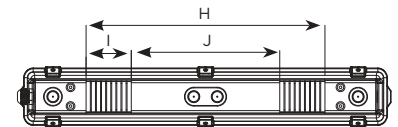

Colour & Material:

Colour: Grey RAL7035

Housing & cover polycarbonate

Power (W)	20W	40W
Lumens	2000lm	4000lm
CCT	4000K/5000K/6500K	4000K/5000K/6500K
Size	600mm	1200mm
Quick code	BATTENWP600CCT	BATTENWP1200CCT

Power (W)	A (mm)	B (mm)	C (mm)	D (mm)	E (mm)	F (mm)	G (mm)	H (mm)	I (mm)	J (mm)
20W	636	620	102	98	330	79	81	407	77	253
40W	1176	1160	102	98	770	79	81	927	157	613