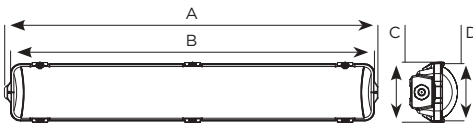

Colour & Material:

Colour: Grey RAL7035

Housing & cover polycarbonate

Power (W)	20W	40W
Lumens	2000lm	4000lm
CCT	4000K/5000K/6500K	4000K/5000K/6500K
Size	600mm	1200mm
Quick code	BATTENWP600CCT	BATTENWP1200CCT

Power (W)	A (mm)	B (mm)	C (mm)	D (mm)	E (mm)	F (mm)	G (mm)	H (mm)	I (mm)	J (mm)
20W	636	620	102	98	330	79	81	407	77	253
40W	1176	1160	102	98	770	79	81	927	157	613