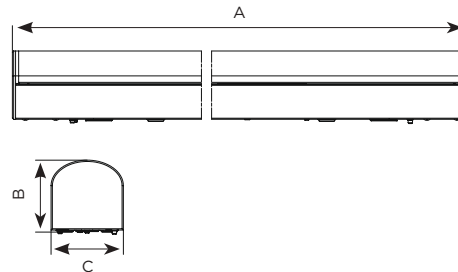

Power (W)	20W	40W
Lumens	2000lm & 2100lm	4000lm & 4400lm
CCT	4000K/5000K/ 6500K	4000K/5000K/ 6500K
Size	600mm	1200mm
Quick code	BATTEN600CCT	BATTEN1200CCT

Power (W)	A (mm)	B (mm)	C (mm)
BW307 20W	600	65±1.5	65±1.5
BW307 40W	1135	65±1.5	65±1.5