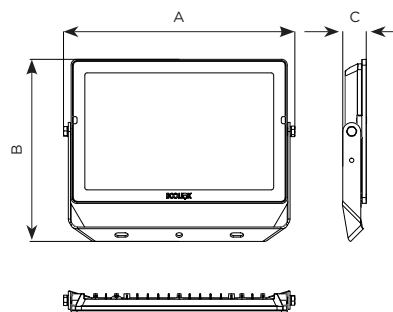

Colour & Material:

Colour: Black RAL9011
Aluminium housing
Glass diffuser

Power (W)	30W	50W	70W	100W	150W	200W
Lumens	2850lm	4750lm	6650lm	9500lm	14250lm	19000lm
CCT	4000K	4000K	4000K	4000K	4000K	4000K
Beam angle	Symmetrical wide	Symmetrical wide	Symmetrical wide	Symmetrical wide	Symmetrical wide	Symmetrical wide
Quick code	FLOOD30WG2	FLOOD50WG2	FLOOD70WG2	FLOOD100WG2	FLOOD150WG2	FLOOD200WG2

Power (W)	A (mm)	B (mm)	C (mm)
30W	193	156	26
50W	213	174	29.5
70W	265	228	32
100W	320	252	33
150W	387	315	39
200W	457	355	39