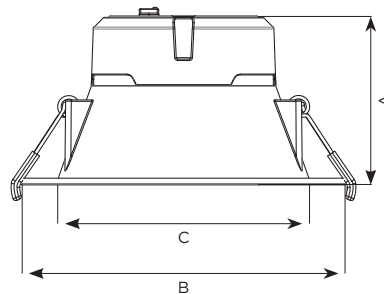

Frosted lens cover

Power (W)	7W
IC	4
Lumens	800lm
CCT	3000K/4000K/6500K
Size	Ø90mm
Quick code	DOWNLIGHT90CCTG2

Power (W)	A (mm)	B (mm)	C (mm)
7W	62	Ø113	Ø85

IP44 Front/IP20 Rear

20,000 hours

2 years warranty