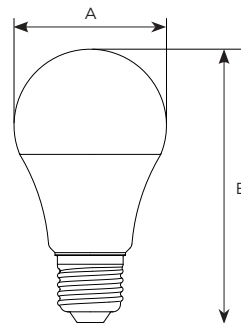

Colour & Material:

Colour: Frosted finish
Aluminium housing
Glass diffuser

Power (W)	9W	11W	13W
Lumens	900lm/950lm	1150lm/1250lm	1350lm/1450lm
CCT	3000K/6500K	3000K/6500K	3000K/6500K
Beam angle	150 degrees	150 degrees	150 degrees
Customer order code	9WE273KA60, 9WE276.5KA60	11WE273KA60, 11WE276.5KA60	13WE273KA60, 13WE276.5KA60

Power (W)	A (mm)	B (mm)
9W	108	60
9W	108	60
11W	108	60
11W	108	60
13W	120	60
13W	120	60