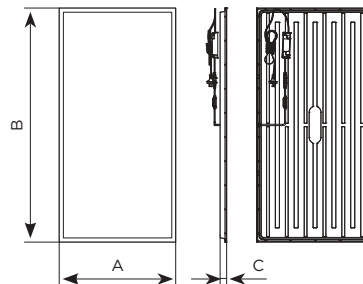

Colour & Material:

Colour: White RAL9003
Aluminium extruded with
Polystyrene optic material

Power (W)	25W	25W	50W
Lumens	3100lm	3100lm	5500lm
CCT	4000K/5000K/ 6500K	4000K/5000K/ 6500K	4000K/5000K/ 6500K
Size	600mmx600mm	300mmx1200mm	600mmx1200mm
Quick code	PANEL6X6CCT	PANEL3X12CCT	PANEL6X12CCT

Power (W)	A (mm)	B (mm)	C (mm)
25W	595	595	34
25W	295	1195	34
50W	595	1195	34