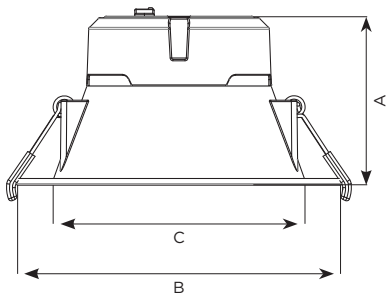

Power (W)	7W
IC	4
Lumens	800lm
CCT	3000K/4000K/6500K
Size	Ø90
Quick code	DOWNLIGHT90CCTG2

Power (W)	A (mm)	B (mm)	C (mm)
7W	62	Ø113	Ø85

IP44 Front/IP20 Rear

20,000 hours

2 years warranty

Phase Dimmable

With plug

600mm (cable)