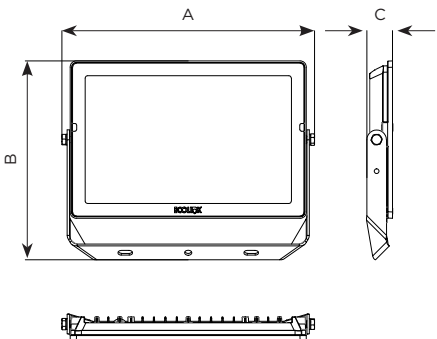

Power (W)	A (mm)	B (mm)	C (mm)
30W	193	156	26
50W	213	174	29.5
70W	265	228	32
100W	320	252	33
150W	387	315	39
200W	457	355	39

IP65

20,000 hours

2 years warranty

IK07

Operating temperature
-24°C to +40°C

600m cable length